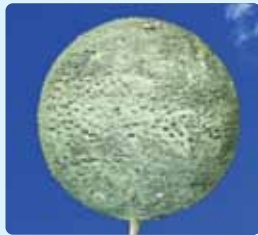

Speaks to
the Sun

LUMI LUMI BALLS

Sings to
the Moon

GARDEN ART SOLAR POWERED LASTS A LIFETIME

Lumi Garden Ornaments

**10 minutes of sun provides
10 hours of FREE glow!**

Lumi Path Finders

**Lumi Balls
can rest on
ground, mount
on poles, or
hang by cable
or chain.**

Lumi Ball Styles

BY DAY

LUMI STORM

LUMI EARTH

LUMI STAR

LUMI JUPITER

BY NIGHT

4" diameter \$99
6" diameter \$125