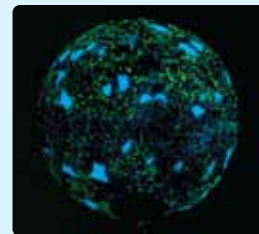

4" diameter $125
6" diameter $145
12" diameter $250