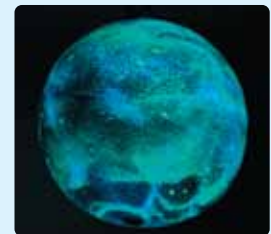

12" diameter $350